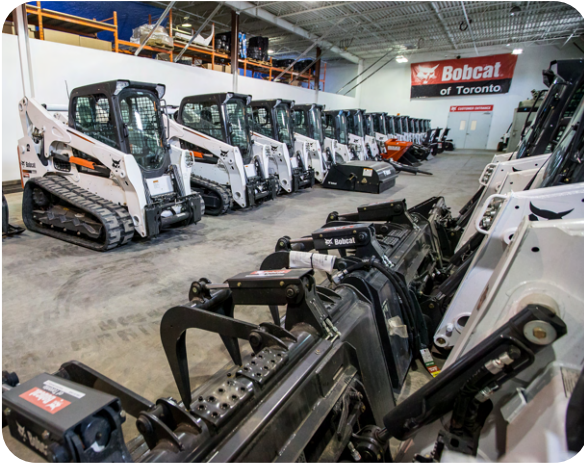

ONE-STOP-SHOP

Sales

Interested in purchasing your own Bobcat machine and attachments? Let our team of experienced sales experts help you find the right Bobcat solution.